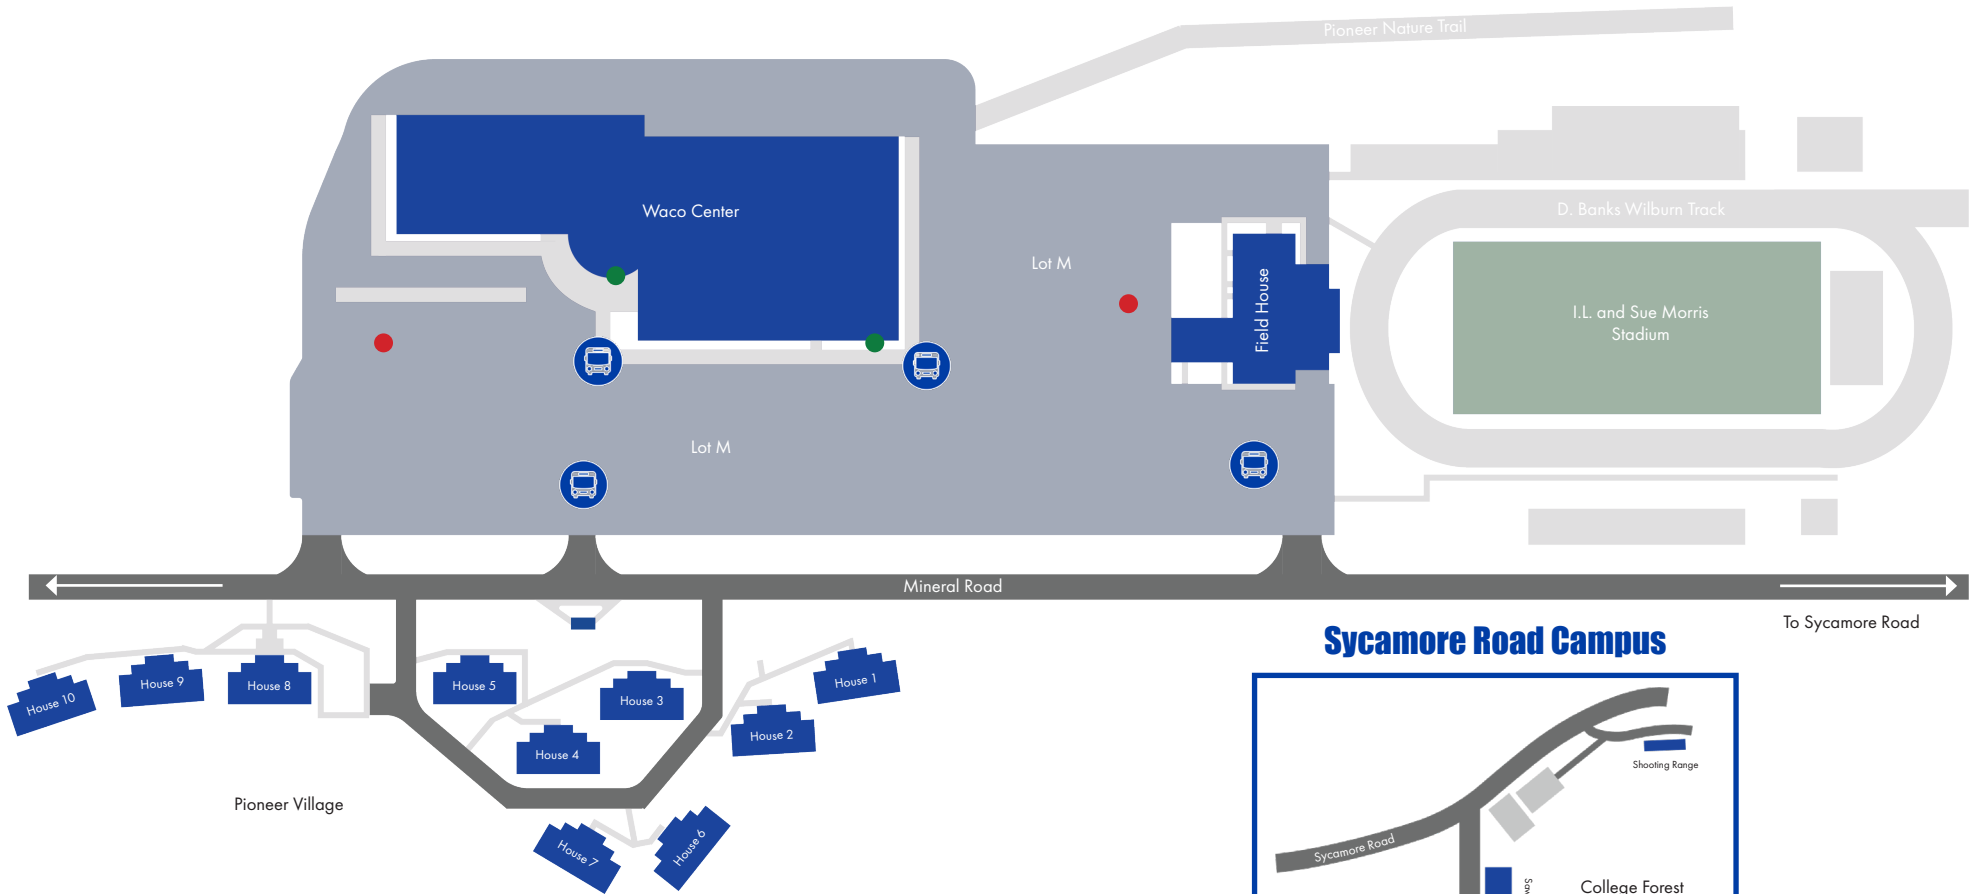

Glenville State University Mineral Road Campus

-  Shuttle Pickup/Drop-off Locations
-  Accessible Entrance
-  Emergency Call Center

Sycamore Road Campus