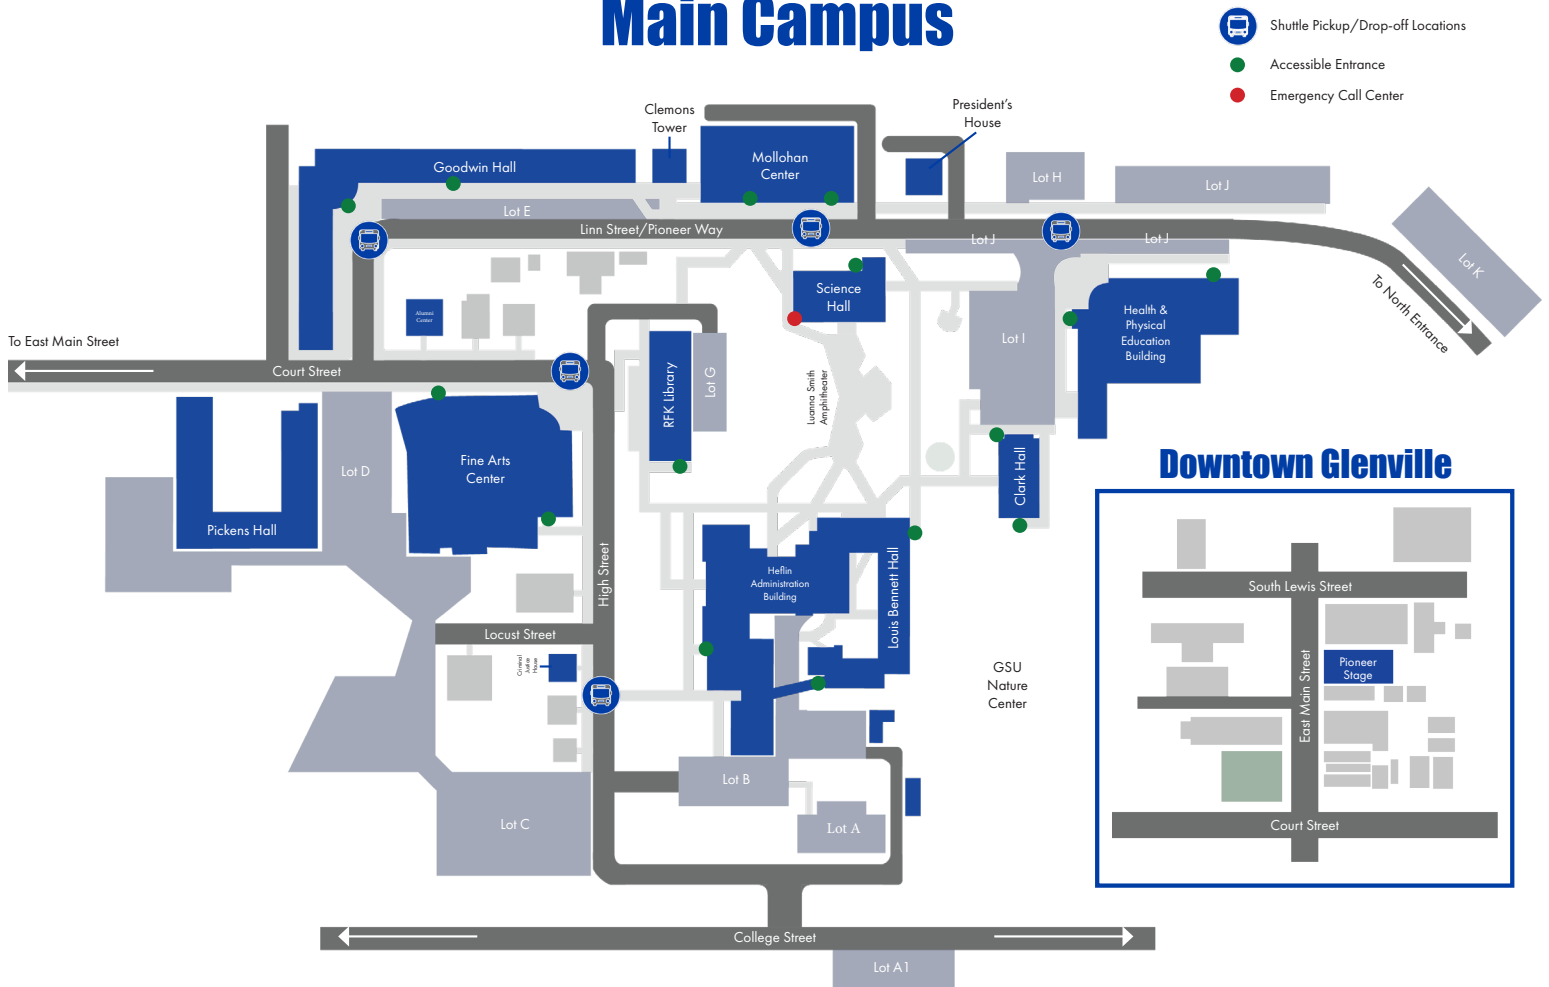

# Glenville State University Main Campus

# Mineral Road Campus